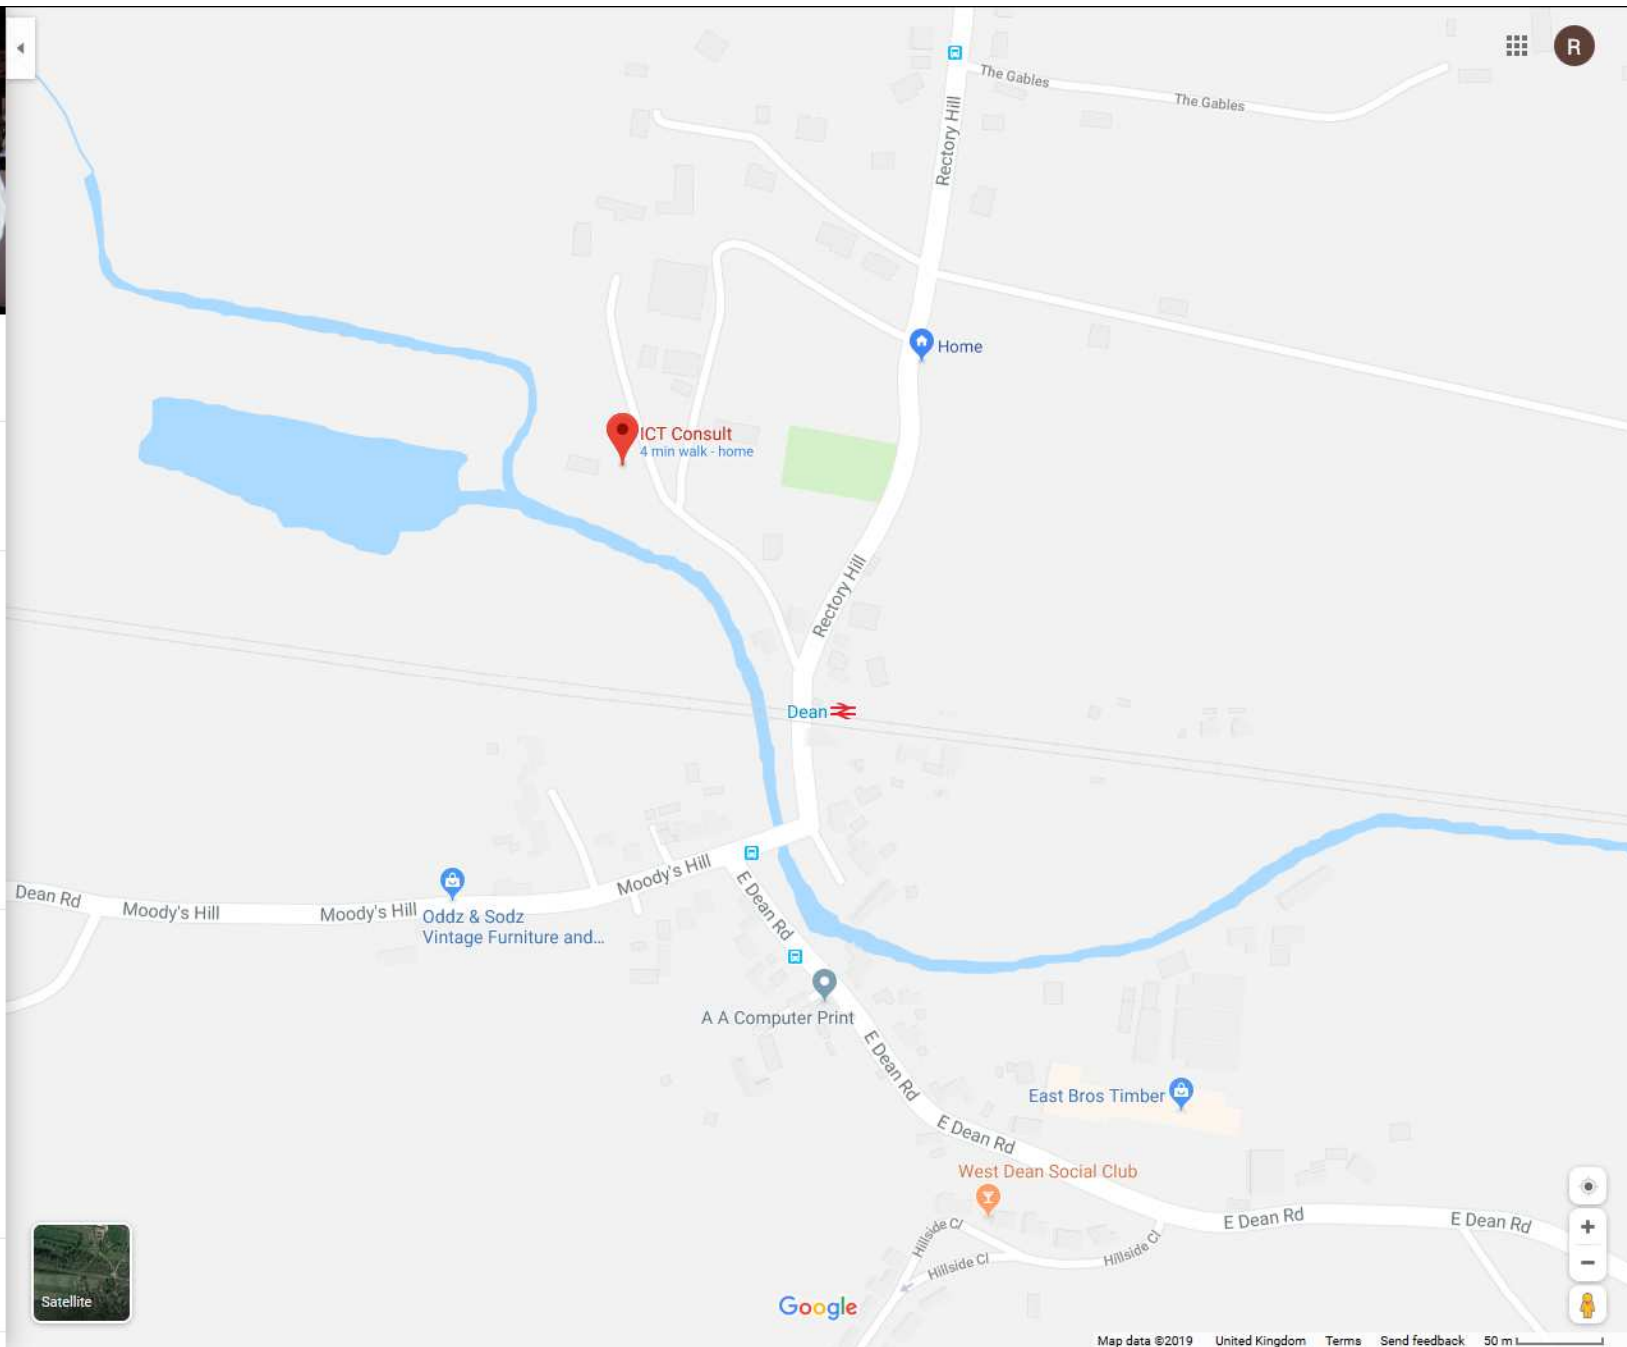

🕒 Closed. Opens at 09:00

🏷️ Add a label

🗨️ Suggest an edit

Photos

2 Photos

📷 Add a photo

🗨️ Write a review

This is the result of a google search for 'ict consult' which reveals the online confusion about what is the location of my address. I've lived at **27 West Dean** since the early 1970s and I run my businesses from **28 West Dean**. Some time, possibly in the 1990s, somebody at a local authority decided, without any consultation, that addresses in West Dean needed to be identified with a road name. Hence, **27 & 28 West Dean** are identified as being half way up Rectory Hill rather than the **ICT Consult** location on this map. This google search conducted on 23 July 2019.