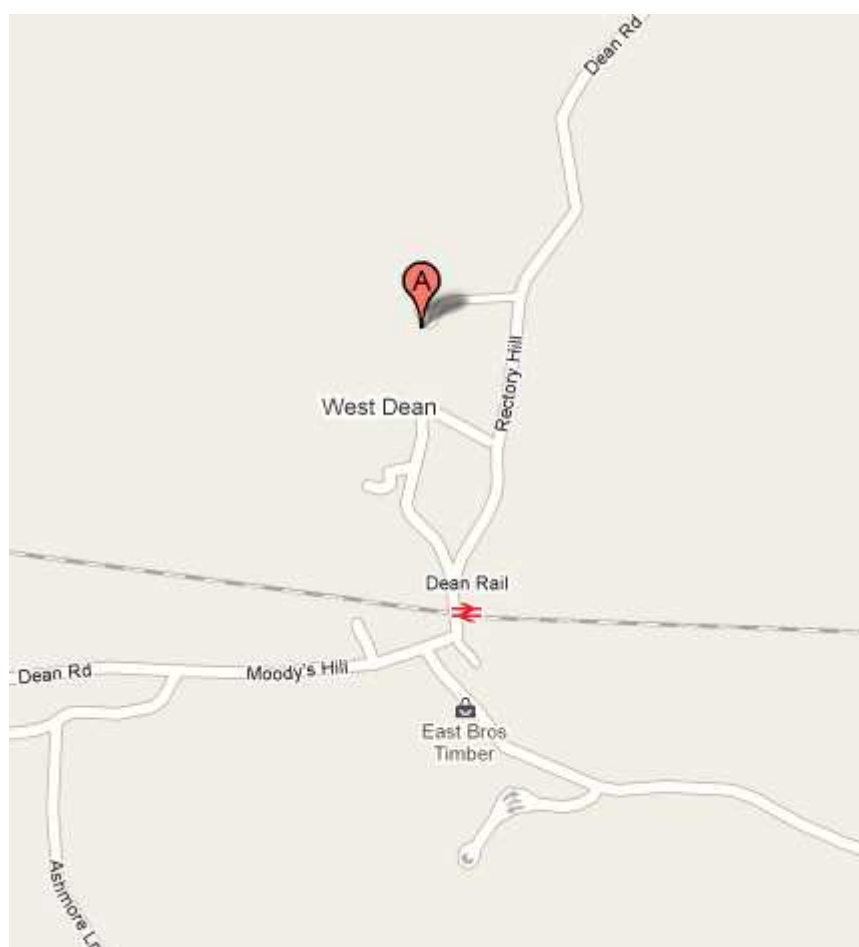

## Directions to Merry Meeting, West Dean, SALISBURY, Wiltshire. SP5-1JJ

The entrance to the track leading to the Borbach Chantry and Merry Meeting, viewed from the south.

The precise location of Merry Meeting, West Dean, SP5-1JJ

The approach to the driveway on the left for Merry Meeting

The driveway, garage and front-door to Merry Meeting

The Conservatory on the left side of Merry Meeting

Access to Merry Meeting from the track to Church Farm across the lawn to the conservatory

Merry Meeting viewed from the track leading to the farmyard at Church Farm

Merry Meeting viewed from the track leading past the Tithe Barn at Church Farm, West Dean.